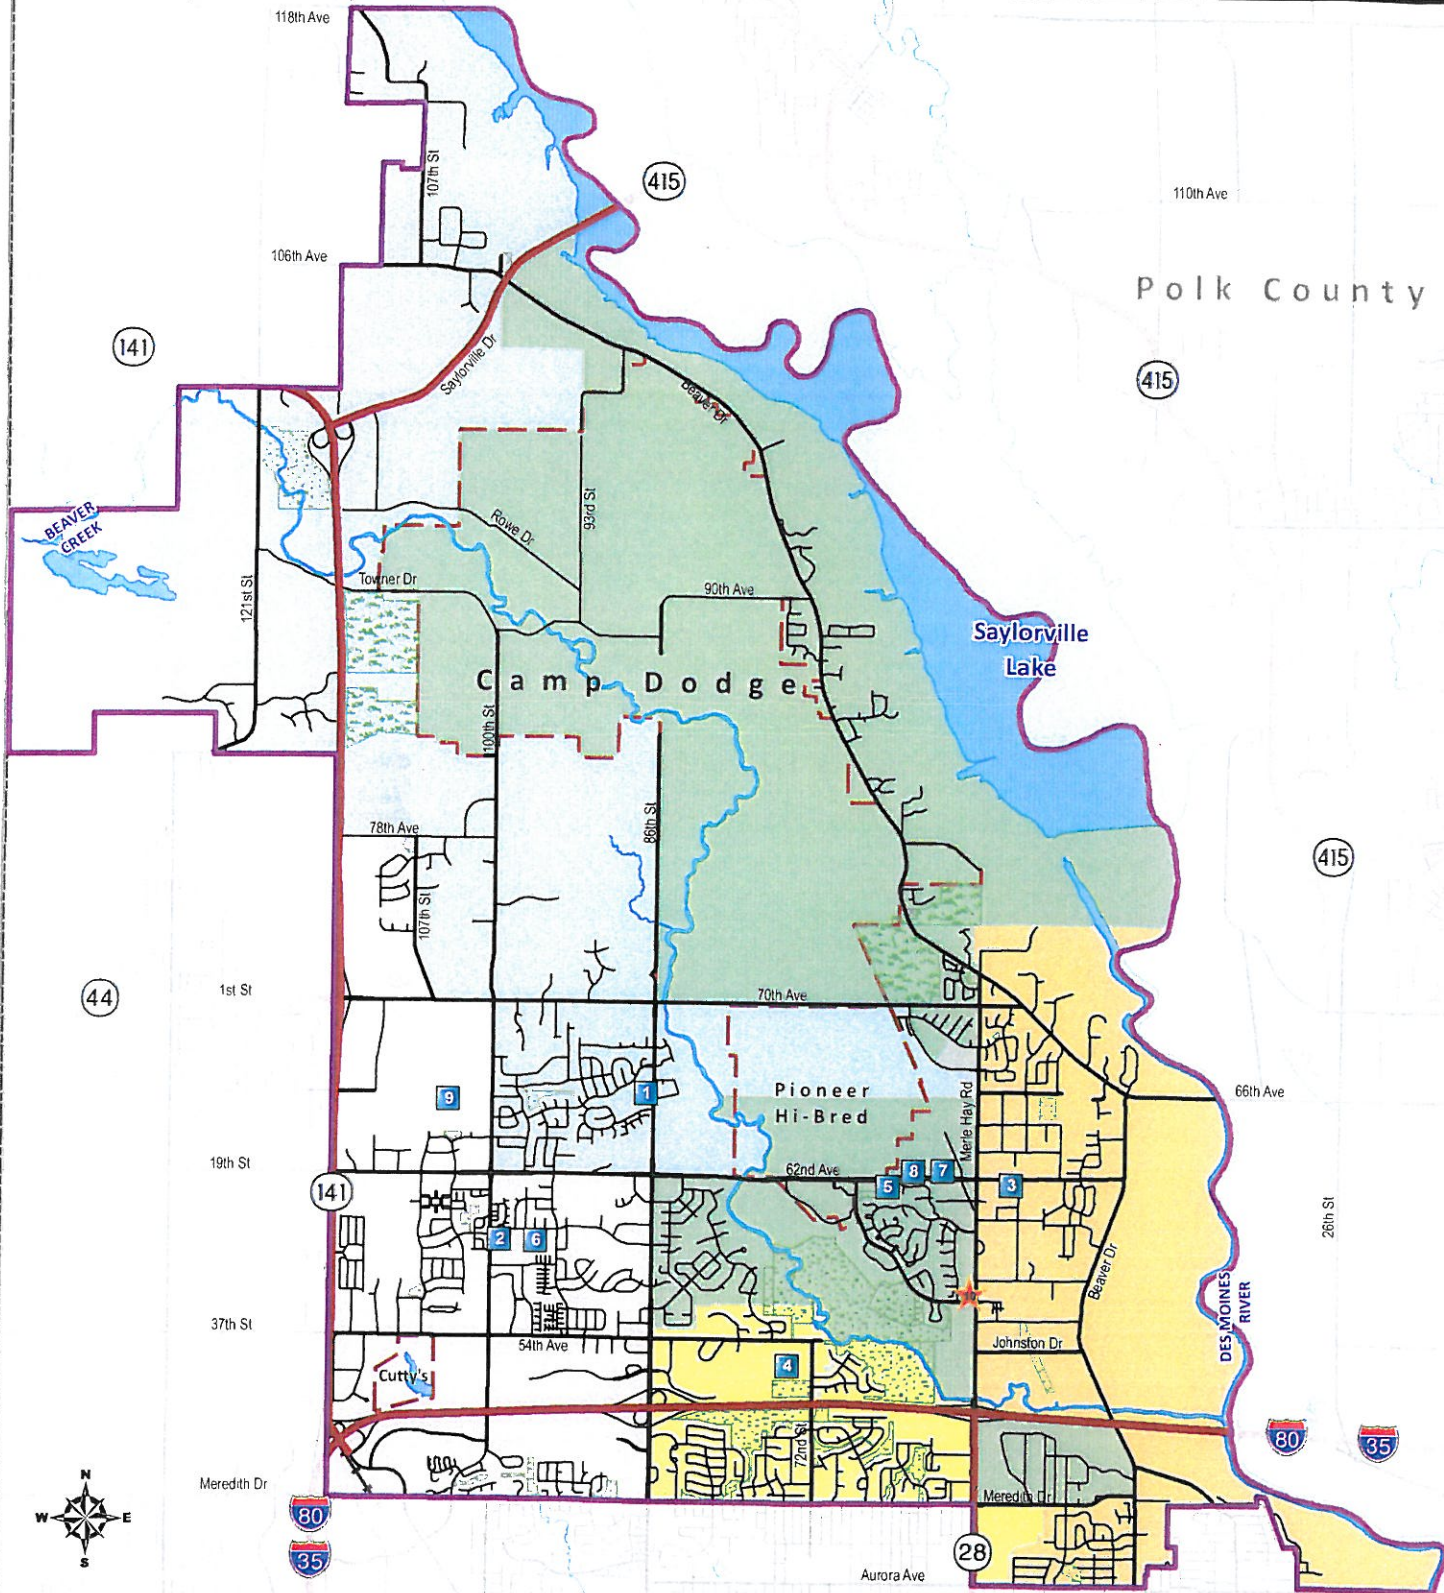

2013/14 Elementary Attendance Areas

List of Schools

- 1. Beaver Creek Elementary
- 2. Horizon Elementary
- 3. Lawson Elementary
- 4. Timber Ridge Elementary
- 5. Wallace Elementary
- 6. Summit Middle School
- 7. Johnston Middle School
- 8. Johnston High School
- 9. New High School
- 10. Administrative Resource Center

-  Schools
-  District Boundary
-  County Boundary
-  Beaver Creek
-  Horizon
-  Lawson
-  Timber Ridge
-  Wallace

Map data provided by Johnston Community School District, Polk County, City of Johnston, City of Des Moines, IDOT, US Census Bureau, and ESRI. Map created October 2013.